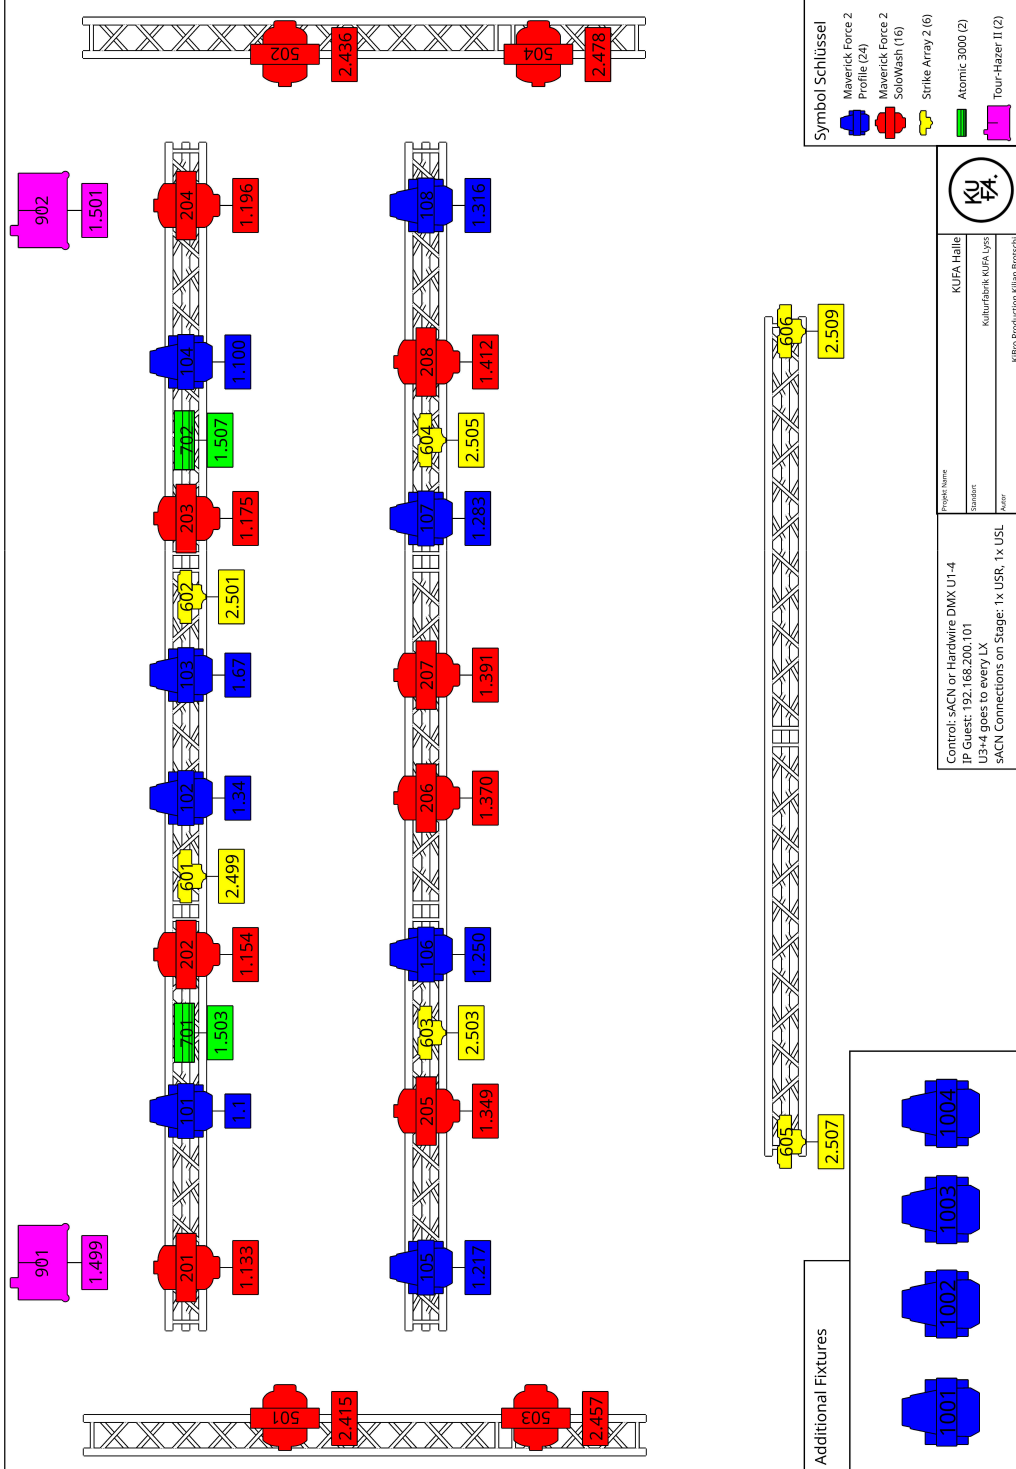

KULTURFABRIK LYSS
WERDTSTRASSE 17
3250 LYSS

WWW.KUFA.CH
INFO@KUFA.CH

TEL: 032 384 79 40