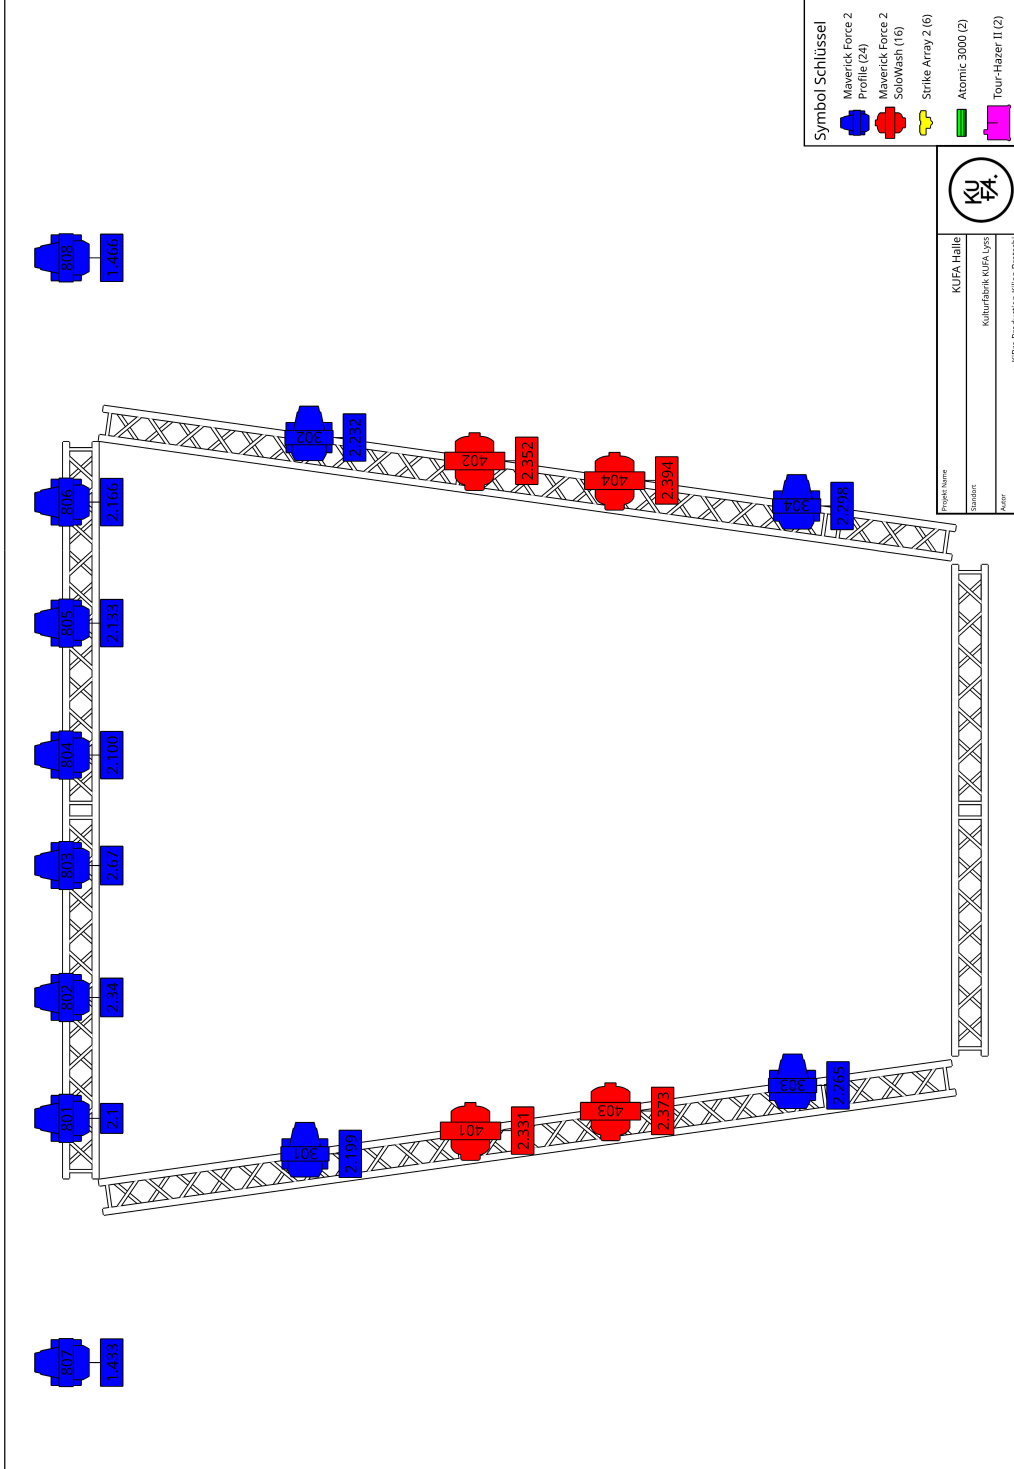

KULTURFABRIK LYSS
WERDTSTRASSE 17
3250 LYSS

WWW.KUFA.CH
INFO@KUFA.CH

TEL: 032 384 79 40

WERDTSTRASSE 17 | 3250 LYSS | WWW.KUFA.CH
KULTURFABRIK KUFA LYSS

KULTURFABRIK LYSS
WERDTSTRASSE 17
3250 LYSS

WWW.KUFA.CH
INFO@KUFA.CH

TEL: 032 384 79 40

KUFA Halle Geräte Report

16.9.25 Kulturfabrik KUFA Lyss

Geräte

Geräte ID	Name	Patch	Modus	Position
101	Chauvet Maverick Force 2 Profile	1.1	33 Channel	LX1
102	Chauvet Maverick Force 2 Profile	1.34	33 Channel	LX1
103	Chauvet Maverick Force 2 Profile	1.67	33 Channel	LX1
104	Chauvet Maverick Force 2 Profile	1.100	33 Channel	LX1
105	Chauvet Maverick Force 2 Profile	1.217	33 Channel	LX2
106	Chauvet Maverick Force 2 Profile	1.250	33 Channel	LX2
107	Chauvet Maverick Force 2 Profile	1.283	33 Channel	LX2
108	Chauvet Maverick Force 2 Profile	1.316	33 Channel	LX2
201	Chauvet Maverick Force 2 SoloWash	1.133	21 Channel	LX1
202	Chauvet Maverick Force 2 SoloWash	1.154	21 Channel	LX1
203	Chauvet Maverick Force 2 SoloWash	1.175	21 Channel	LX1
204	Chauvet Maverick Force 2 SoloWash	1.196	21 Channel	LX1
205	Chauvet Maverick Force 2 SoloWash	1.349	21 Channel	LX2
206	Chauvet Maverick Force 2 SoloWash	1.370	21 Channel	LX2
207	Chauvet Maverick Force 2 SoloWash	1.391	21 Channel	LX2
208	Chauvet Maverick Force 2 SoloWash	1.412	21 Channel	LX2
301	Chauvet Maverick Force 2 Profile	2.199	33 Channel	Disco
302	Chauvet Maverick Force 2 Profile	2.232	33 Channel	Disco
303	Chauvet Maverick Force 2 Profile	2.265	33 Channel	Disco
304	Chauvet Maverick Force 2 Profile	2.298	33 Channel	Disco
401	Chauvet Maverick Force 2 SoloWash	2.331	21 Channel	Disco
402	Chauvet Maverick Force 2 SoloWash	2.352	21 Channel	Disco
403	Chauvet Maverick Force 2 SoloWash	2.373	21 Channel	Disco
404	Chauvet Maverick Force 2 SoloWash	2.394	21 Channel	Disco
501	Chauvet Maverick Force 2 SoloWash	2.415	21 Channel	Gasse BL
502	Chauvet Maverick Force 2 SoloWash	2.436	21 Channel	Gasse BR
503	Chauvet Maverick Force 2 SoloWash	2.457	21 Channel	Gasse FL
504	Chauvet Maverick Force 2 SoloWash	2.478	21 Channel	Gasse FR
601	Chauvet Strike Array 2	2.499	2 Channel	LX1
602	Chauvet Strike Array 2	2.501	2 Channel	LX1
603	Chauvet Strike Array 2	2.503	2 Channel	LX2
604	Chauvet Strike Array 2	2.505	2 Channel	LX2
605	Chauvet Strike Array 2	2.507	2 Channel	LX3
606	Chauvet Strike Array 2	2.509	2 Channel	LX3
701	Martin Atomic 3000	1.503	4 Channel	LX1
702	Martin Atomic 3000	1.507	4 Channel	LX1
801	Chauvet Maverick Force 2 Profile	2.1	33 Channel	Front

WERDTSTRASSE 17 | 3250 LYSS | WWW.KUFA.CH

KULTURFABRIK KUFA LYSS